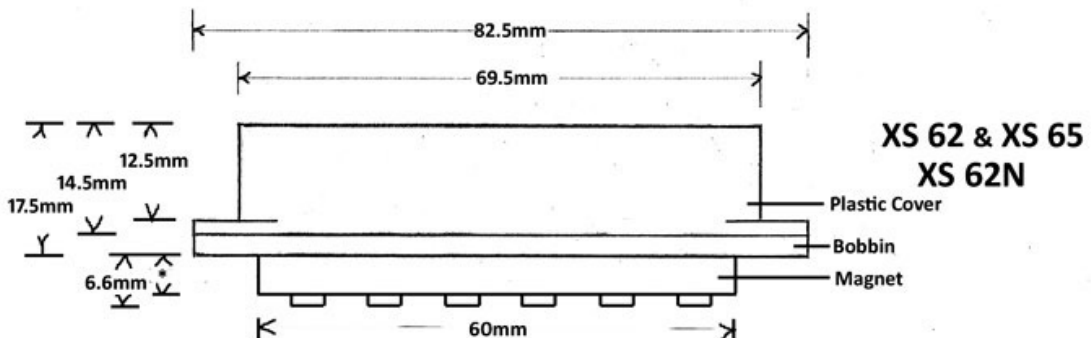

Entwistle Single Coil Pickup Dimensions

All measurements are in millimeters (mm)

The plastic pickup cover is common to the pickups shown and are interchangeable.
Black covers are available and show the Entwistle logo but not the model.

The string pitch from the centre of the first string pole to the centre of the sixth string pole is 52mm in all cases with the exception of the ASN57 neck pickup which is 50mm.

* XS 62 is 5.2mm (ceramic)
XS 62N is 3mm (neodimium)