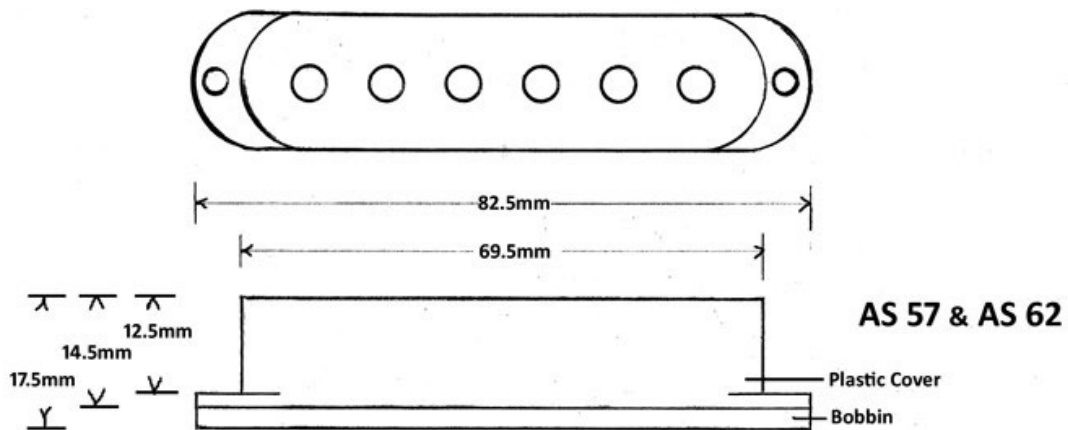

Entwistle Single Coil Pickup Dimensions

All measurements are in millimeters (mm)

The plastic pickup cover is common to the pickups shown and are interchangeable.
Black covers are available and show the Entwistle logo but not the model.

The string pitch from the centre of the first string pole to the centre of the sixth string pole is 52mm in all cases with the exception of the ASN57 neck pickup which is 50mm.

* XS 62 is 5.2mm (ceramic)
XS 62N is 3mm (neodimium)