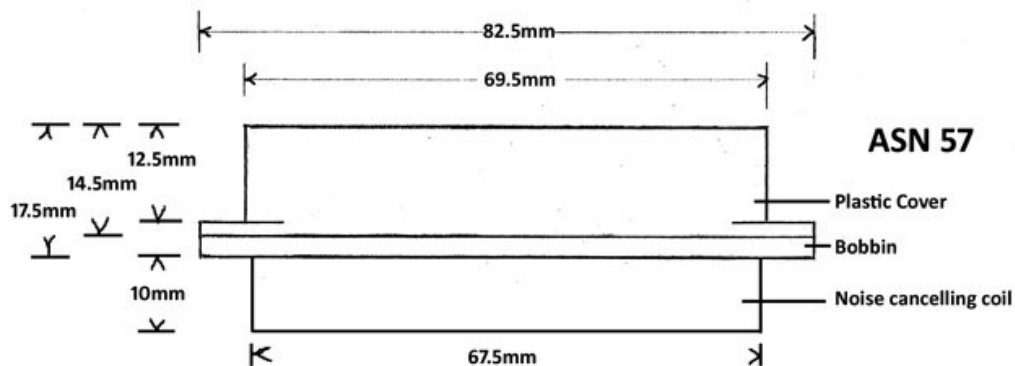

Entwistle Single Coil Pickup Dimensions

All measurements are in millimeters (mm)

The plastic pickup cover is common to the pickups shown and are interchangeable.
Black covers are available and show the Entwistle logo but not the model.

The string pitch from the centre of the first string pole to the centre of the sixth string pole is 52mm in all cases with the exception of the ASN57 neck pickup which is 50mm.

* XS 62 is 5.2mm (ceramic)
XS 62N is 3mm (neodimium)